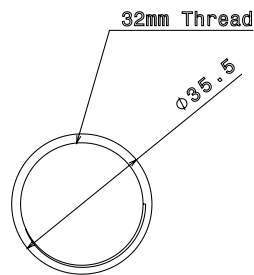

PRODUCT CODE: SC3B
CONDUIT SOLID COUPLER

DESCRIPTION

32mm Conduit Solid Coupler

FINISH

Black Enamel

MATERIAL

Steel

PACKAGING

Packed in qty 50

ADDITIONAL NOTES

Conforms to BS EN61386-1

Isometric view
Scale: 1:1

Top view

Side view